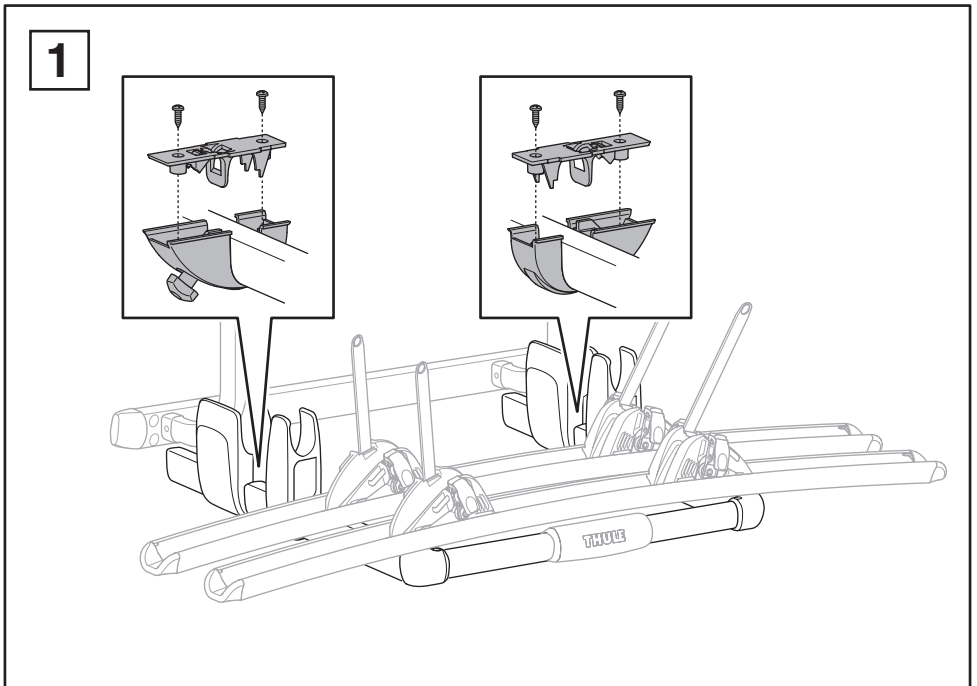

Thule Excellent 3rd Rail Kit

› Instructions

Prod no.: 309823

Document: EX903-00

Date: 01/09/2012

Bring your life
thule.com

2

3