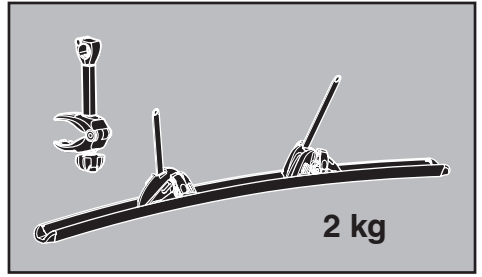

Thule Excellent 3rd Rail Kit

› Instructions

Prod no.: 309823

Document: EX903-00

Date: 01/09/2012

Bring your life
thule.com

2

3