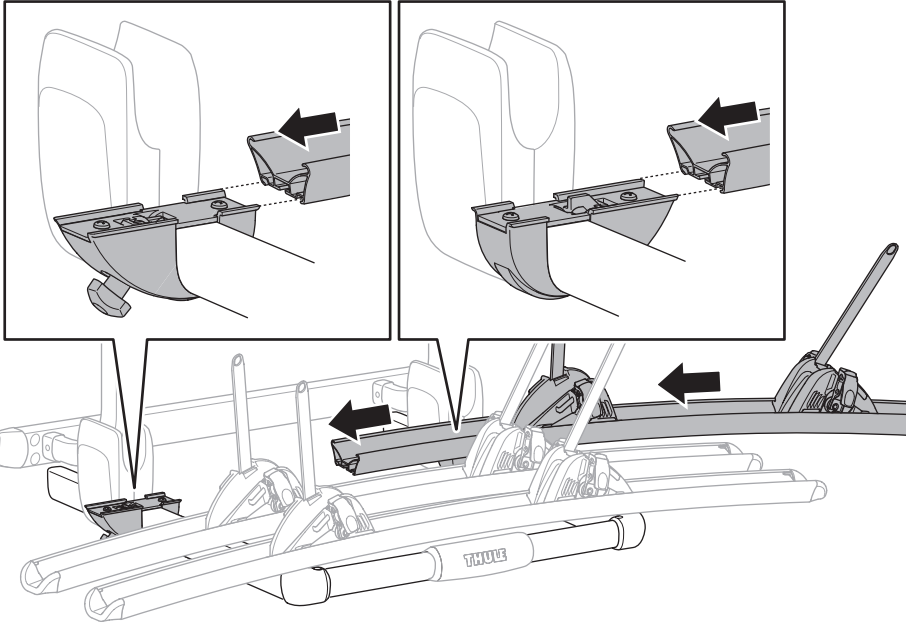

Thule Excellent 3rd Rail Kit

› Instructions

Prod no.: 309823

Document: EX903-00

Date: 01/09/2012

Bring your life
thule.com

2

3