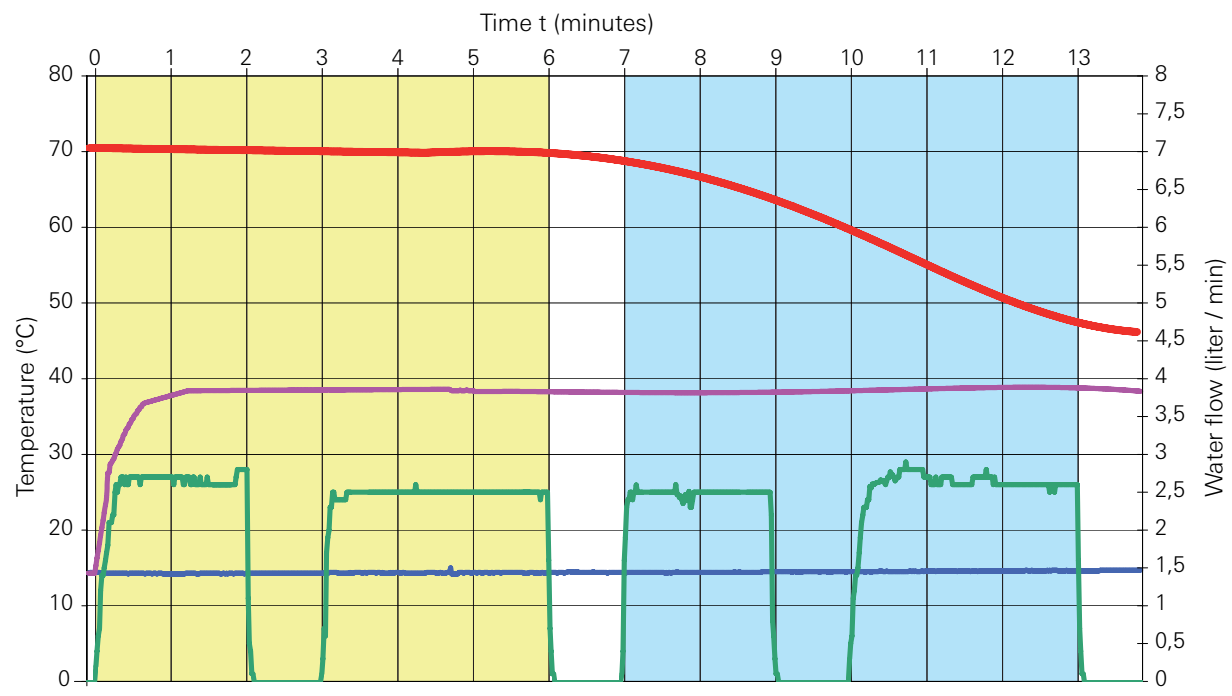

Example: When two people have a shower one after the other

- Cold water temperature
- Warm water (Ultrastore) temperature
- Mixed temperature tap
- Water flow