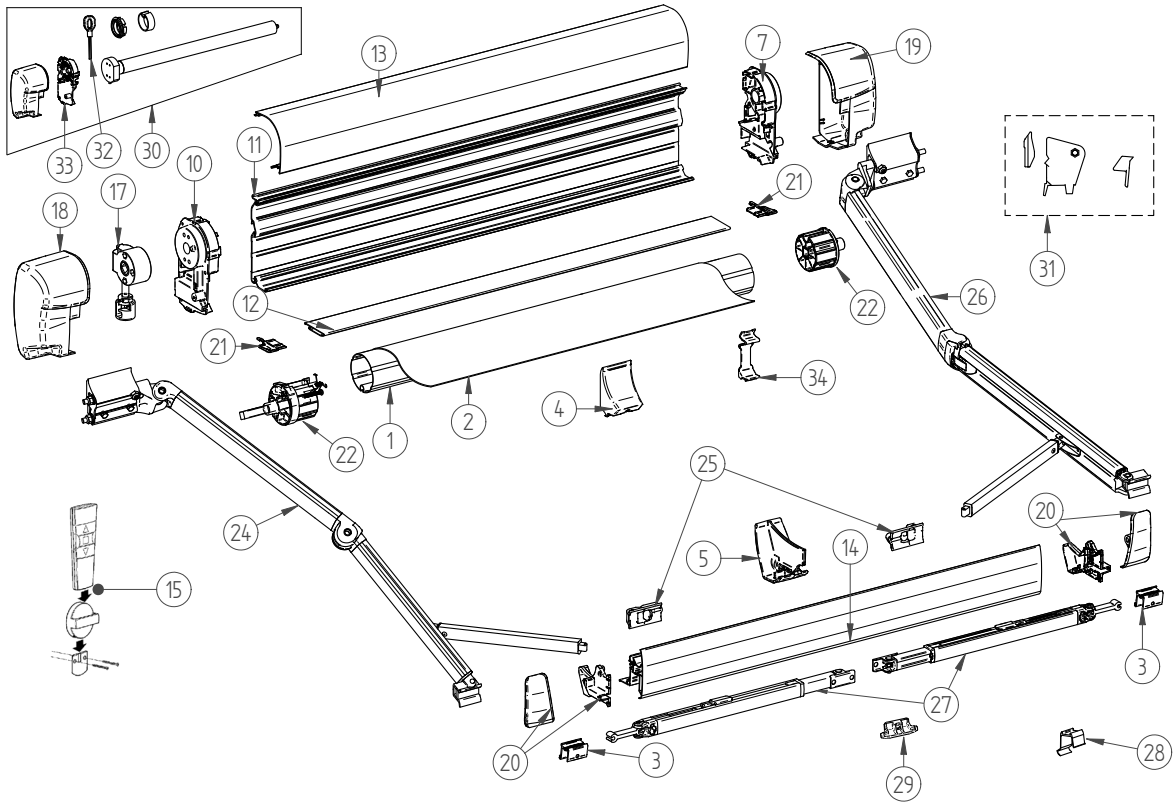

Product references Thule Omnistor 8000 with 220V motor

PRODUCT REF.	CASSETTE	FABRIC	LENGTH	PROJECTION
308829	anodised	31 Mystic Grey	3.50m	2.50m
308884	anodised	32 Sapphire Blue	3.50m	2.50m
308518	white	03 Blue Sky	3.50m	2.50m
308519	white	04 Alaska Grey	3.50m	2.50m
308524	white	22 Uni Grey	3.50m	2.50m
307806	anodised	03 Blue Sky	4.00m	2.75m
307807	anodised	04 Alaska Grey	4.00m	2.75m
308796	anodised	31 Mystic Grey	4.00m	2.75m
308841	anodised	32 Sapphire Blue	4.00m	2.75m
307751	white	03 Blue Sky	4.00m	2.75m
307752	white	04 Alaska Grey	4.00m	2.75m
307756	white	22 Uni Grey	4.00m	2.75m
308738	white	31 Mystic Grey	4.00m	2.75m
308818	white	32 Sapphire Blue	4.00m	2.75m
308973	cream	31 Mystic Grey	4.00m	2.75m
307810	anodised	03 Blue Sky	4.50m	2.75m
307811	anodised	04 Alaska Grey	4.50m	2.75m
308801	anodised	31 Mystic Grey	4.50m	2.75m
308825	anodised	32 Sapphire Blue	4.50m	2.75m
307758	white	03 Blue Sky	4.50m	2.75m
307759	white	04 Alaska Grey	4.50m	2.75m
307763	white	22 Uni Grey	4.50m	2.75m
308914	white	32 Sapphire Blue	4.50m	2.75m
308974	cream	31 Mystic Grey	4.50m	2.75m

Spare parts Thule Omnistor 8000

THULE Omnistor 8000

SAP 606-00

	ART.NR.	DESCRIPTION
1	1500601797	ROLLER TUBE 70 / 8000 -3,50M
	1500601798	ROLLER TUBE 70 / 8000 -4,00M
	1500601799	ROLLER TUBE 70 / 8000 -4,50M
	1500601800	ROLLER TUBE 70 / 8000 -5,00M
	1500601801	ROLLER TUBE 70 / 8000 -5,50M
	1500601802	ROLLER TUBE 70 / 8000 -6,00M
	2	1500601825
1500601826		FABRIC 8000 3,50M 04
1500601830		FABRIC 8000 3,50M 22
1500601832		FABRIC 8000 3,50M 31
1500601833		FABRIC 8000 3,50M 32
1500600077		FABRIC 4.00M 8000 03
1500600078		FABRIC 4.00M 8000 04
1500600082		FABRIC 4.00M 8000 22 RAL 9002
1500601701		FABRIC 4.00M 8000 31
1500601702		FABRIC 4.00M 8000 32
1500600084		FABRIC 4.50M 8000 03
1500600085		FABRIC 4.50M 8000 04
1500600089		FABRIC 4.50M 8000 22 RAL 9002
1500601703		FABRIC 4.50M 8000 31