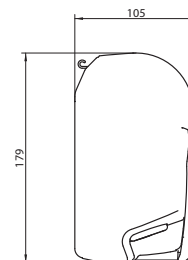

Thule Omnistor 8000

Leaders in technology

Information

- Installation wall-mounted
- Awning's length 3.53m up to 6.03m
- Fabric projection 2.50m up to 2.75m
- Cassette colours White
Anodised
Cream RAL 9002 - from 4.00m - only with fabric 31 (Mystic Grey)
- Fabric colours 31 - Mystic grey
32 - Sapphire blue
03 - Blue sky
04 - Alaska grey
22 - Uni grey
- Weight 38kg up to 55.40kg