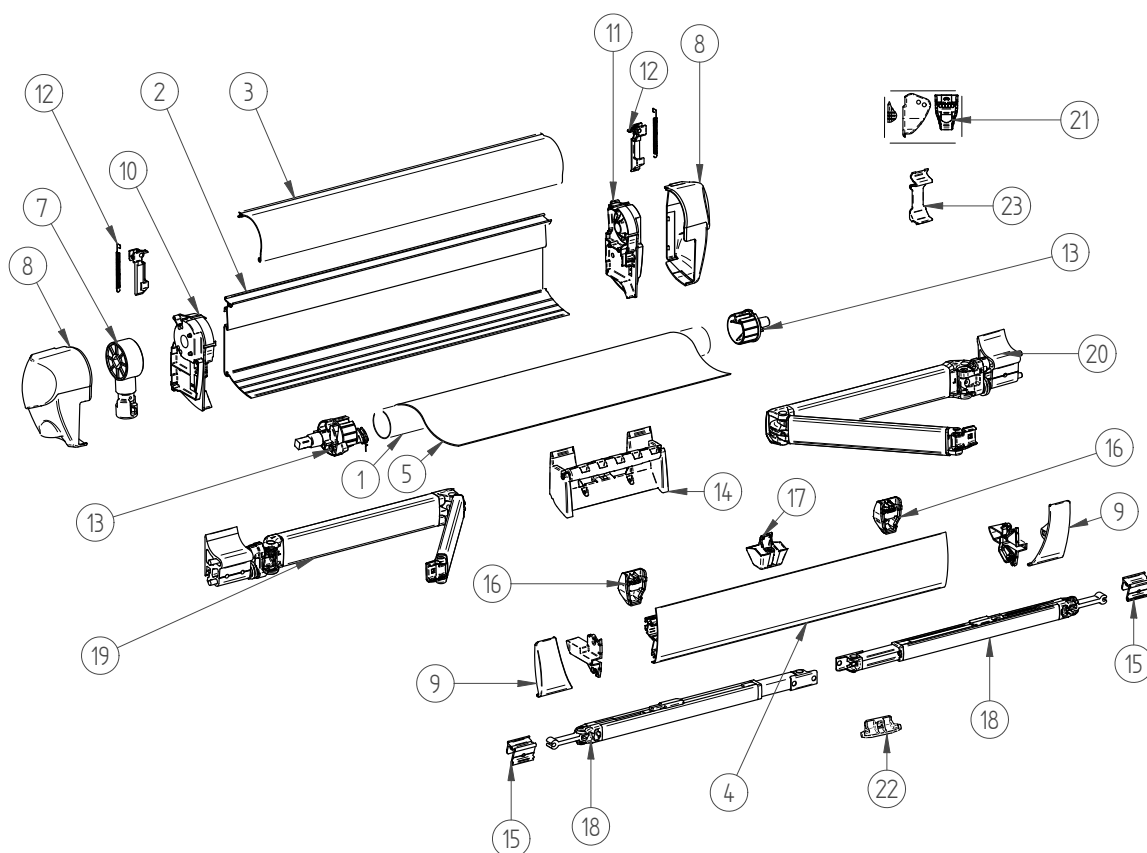

Spare parts Thule Omnistor 5003

THULE Omnistor 5003

5AF611

	ART.NR.	DESCRIPTION
1	1500601790	ROLLER TUBE 48 5002/5003 -1.9M
	1500601791	ROLLER TUBE 48 5002/5003 -2.3M
	1500601792	ROLLER TUBE 48 5002/5003 -2.6M
	1500601793	ROLLER TUBE 48 5002/5003 -3.0M
	1500601794	ROLLER Tubfdbdfb
	1500601795	ROLLER TUBE 52 5003 -4,00M
	1500601796	ROLLER TUBE 52 5003 -4,50M
2	1500601546	MAIN HOUSING 5003 1.90M
	1500601547	MAIN HOUSING 5003 2.30M
	1500601548	MAIN HOUSING 5003 2.60M
	1500601549	MAIN HOUSING 5003 3.00M
	1500601550	MAIN HOUSING 5003 3.50M
	1500601551	MAIN HOUSING 5003 4.00M
	1500601552	MAIN HOUSING 5003 4.50M
	1500601567	MAIN HOUSING 5003 ANO 1.90M
	1500601568	MAIN HOUSING 5003 ANO 2.30M
	1500601569	MAIN HOUSING 5003 ANO 2.60M
	1500601570	MAIN HOUSING 5003 ANO 3.00M
	1500601571	MAIN HOUSING 5003 ANO 3.50M
	1500601572	MAIN HOUSING 5003 ANO 4.00M
	1500601573	MAIN HOUSING 5003 ANO 4.50M