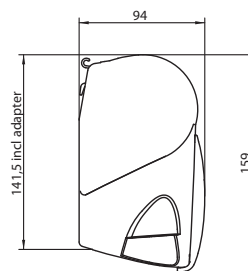

Thule Omnistor 5003

Forever classic

Information

- Installation wall-mounted
- Awning's length 1.90m up to 4.50m
- Fabric projection From 1.40m up to 2.50m
- Cassette colours White
Anodised
Anthracite - from 3.00m - only with fabric 31 (Mystic Grey)
- Fabric colours 31 - Mystic grey
32 - Sapphire blue
03 - Blue sky
04 - Alaska grey
22 - Uni grey
- The fabric is welded to allow a perfect waterproof and long-lasting awning (no stitching)
- Weight 15kg up to 33.20kg

PRODUCT REF.	CASSETTE	FABRIC	LENGTH	PROJECTION	NET WEIGHT
308585	white	22 Uni Grey	3.55m	2.50m	26kg
308587	white	31 Mystic Grey	3.55m	2.50m	26kg
308588	white	32 Sapphire Blue	3.55m	2.50m	26kg
308644	anodised	03 Blue Sky	4.05m	2.50m	30.2kg
308645	anodised	04 Alaska Grey	4.05m	2.50m	30.2kg
308649	anodised	31 Mystic Grey	4.05m	2.50m	30.2kg
308650	anodised	32 Sapphire Blue	4.05m	2.50m	30.2kg
306597	anthracite	31 Mystic Grey	4.05m	2.50m	23.0kg
308589	white	03 Blue Sky	4.05m	2.50m	30.2kg
308590	white	04 Alaska Grey	4.05m	2.50m	30.2kg
308595	white	22 Uni Grey	4.05m	2.50m	30.2kg
308597	white	31 Mystic Grey	4.05m	2.50m	30.2kg
308598	white	32 Sapphire Blue	4.05m	2.50m	30.2kg
308651	anodised	03 Blue Sky	4.55m	2.50m	33.2kg
308652	anodised	04 Alaska Grey	4.55m	2.50m	33.2kg
308656	anodised	31 Mystic Grey	4.55m	2.50m	33.2kg
308657	anodised	32 Sapphire Blue	4.55m	2.50m	33.2kg
308599	white	03 Blue Sky	4.55m	2.50m	33.2kg
308600	white	04 Alaska Grey	4.55m	2.50m	33.2kg
308605	white	22 Uni Grey	4.55m	2.50m	33.2kg
308607	white	31 Mystic Grey	4.55m	2.50m	33.2kg
308608	white	32 Sapphire Blue	4.55m	2.50m	33.2kg