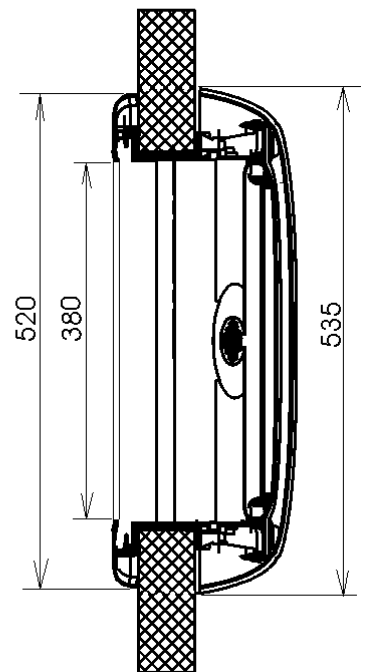

Ordering Size: Aperture 400 x 400 mm / 4 x radius 12 mm

Roof Thickness: mm* (25 to 60 mm)

Colours:	Frames	Pleated Blind Blackout	Flynet
<input type="radio"/>	RAL 9001 / cream	beige/alu	black, pleated
<input type="radio"/>	RAL 7035 / lightgrey*	grey/alu	black, pleated

Glazing Dome: Acrylic, grey tinted, double-glazed

Lighting:

- without ventilation
 - with ventilation IR appr. 70 cm²
-

Version:	Part.-No. Customer
<input type="radio"/> for manufacturers incl. assembly parts* (industrial packaging)
<input type="radio"/> for accessory roof thickness 25-42 mm (single packaging)
<input type="radio"/> for accessory roof thickness 43-60 mm (single packaging)

Customer: _____

Remarks: _____

Signature: _____ **Date:** _____

* = only for manufacturers

Technical Drawing Mini – Heki plus

Öffnungswinkel / opening angle = ca. 50°
Gewicht / weight approx = 3,3 kg

Spare Parts Mini-Heki plus

Standard colours	Code
RAL 7035 light grey *	09
RAL 9001 cream	25

	Description	Part No.	Pack. Unit
01	Glass complete (without seal, with hinge bolt)	BG 1423	1
	Glass complete (with seal and hinge bolt)	BG 1424	1
05	Seal	BG 1327	1
10	Bow with fixing parts	BG 1328	1
11	Safety parts for operating bar	BG 1726	1
15	Push button	BG 1329	1
20	Interior frame complete (with rollo)	BG 1804	1
25	Mounting frame cpl. for roof thickness 25-42 mm, RAL 7035	BG 14470901	1
	Mounting frame cpl. for roof thickness 43-60 mm, RAL 7035	BG 14470902	1
	Mounting frame cpl. for roof thickness 25-42 mm, RAL 9001	BG 14472501	1
	Mounting frame cpl. for roof thickness 43-60 mm, RAL 9001	BG 14472502	1
30	Spring clamp for interior frame	BG 1113	1 set