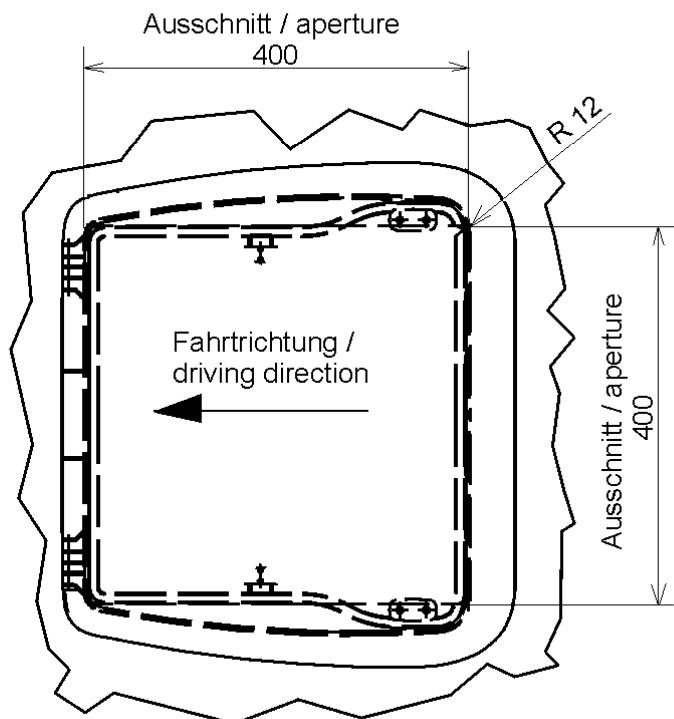

Customer: _____

Remarks: _____

Signature: _____ **Date:** _____

* = only for manufacturers

Technical Drawing Mini – Heki plus

Öffnungswinkel / opening angle = ca. 50°
Gewicht / weight approx = 3,3 kg

Spare Parts Mini-Heki plus

Standard colours	Code
RAL 7035 light grey *	09
RAL 9001 cream	25

	Description	Part No.	Pack. Unit
01	Glass complete (without seal, with hinge bolt)	BG 1423	1
	Glass complete (with seal and hinge bolt)	BG 1424	1
05	Seal	BG 1327	1
10	Bow with fixing parts	BG 1328	1
11	Safety parts for operating bar	BG 1726	1
15	Push button	BG 1329	1
20	Interior frame complete (with rollo)	BG 1804	1
25	Mounting frame cpl. for roof thickness 25-42 mm, RAL 7035	BG 14470901	1
	Mounting frame cpl. for roof thickness 43-60 mm, RAL 7035	BG 14470902	1
	Mounting frame cpl. for roof thickness 25-42 mm, RAL 9001	BG 14472501	1
	Mounting frame cpl. for roof thickness 43-60 mm, RAL 9001	BG 14472502	1
30	Spring clamp for interior frame	BG 1113	1 set