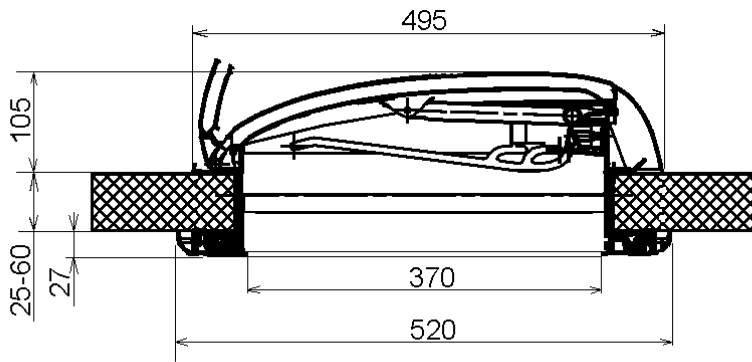

Glazing Dome: Acrylic, grey tinted, double-glazed

Lighting:

- without ventilation
 - with ventilation IR appr. 70 cm²
-

Version:	Part.-No. Customer
<input type="radio"/> for manufacturers incl. assembly parts* (industrial packaging)
<input type="radio"/> for accessory roof thickness 25-42 mm (single packaging)
<input type="radio"/> for accessory roof thickness 43-60 mm (single packaging)

Customer: _____

Remarks: _____

Signature: _____ **Date:** _____

* = only for manufacturers

Technical Drawing Mini – Heki plus

Öffnungswinkel / opening angle = ca. 50°
Gewicht / weight approx = 3,3 kg

Spare Parts Mini-Heki plus