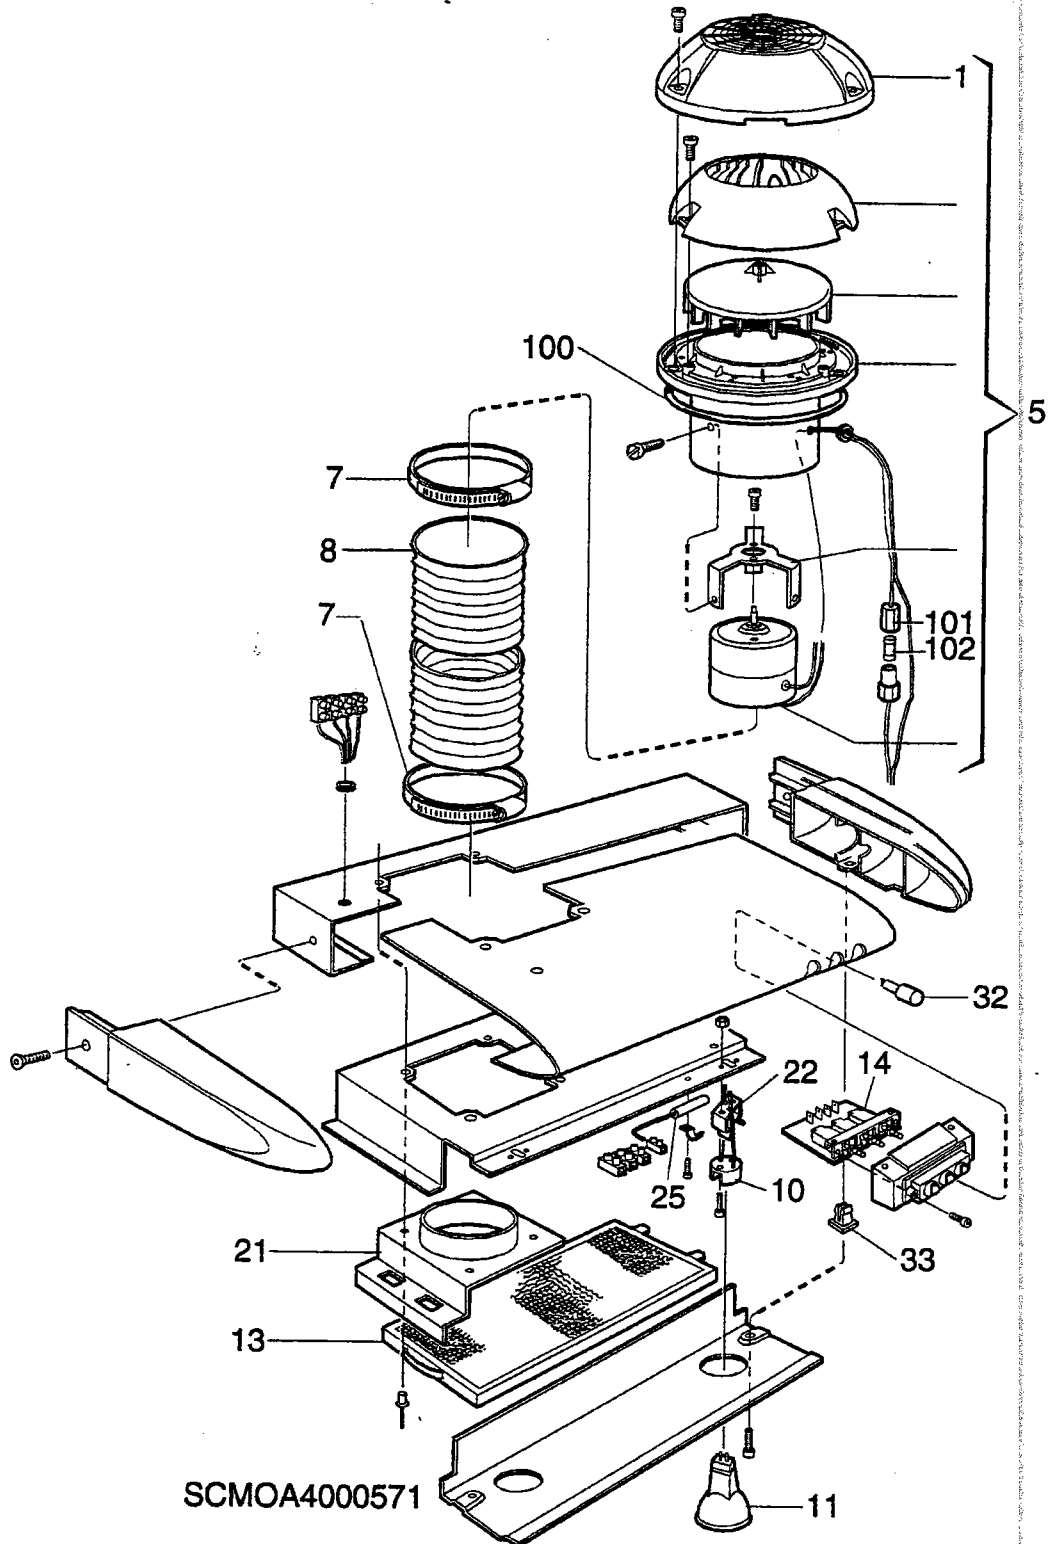

Model: Dometic CK 155

Model: Dometic CK155

ITEM No.	PART No.	DESCRIPTION
1	3850 00 103/7	valve cover
5	3850 05 601/5	fan motor, cpl
7	7362 85 251/4	hose clamp
8	3002 01 600/8	Hose 4"
10	3850 06 202/1	Lamp holder
11	3850 05 901/9	Lamp, 10W, 12V
13	3850 04 501/8	fat filter
14	3850 06 301/1	switch
18	8251 20 100/3	Instruction book up to serial. 948
	8251 20 101/1	Instruction book from serial. 949
21	3850 04 701/4	mounting plate
22	3850 06 101/5	spring
25	3850 06 601/4	conductor with resistor
32	3918 26 904/8	Push button, black
33	3918 22 101/5	Clip .
100	4902 02 600/6	Sealing
101	3850 06 901/8	fuse retainer
102	7628 21 391/5	fuse, 4Amp