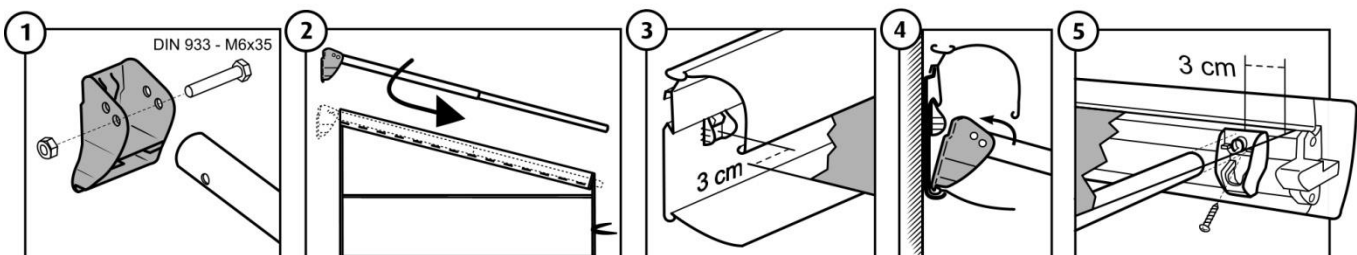

**Rain Blocker Side & Sun Blocker Side 2,50m
for TO series 5 & 6, V10XL + Tristor**

➤ Instructions

Rain Blocker Side & Sun Blocker Side 2,50m

Prod.nr. 306490 (-2), 309695, 308863 (-4)
SR922-11

for TO Series 5 & 6, V10XL + Tristor

Thule Omnistor 4900 / Tristor II (>2011)

Thule Omnistor 5002 / 5500 / 5800

Thule Omnistor 5003

Thule Omnistor V10XL / Tristor (<2011)

Thule Omnistor Serie 6

Rain Blocker Side & Sun Blocker Side 2,50m

Prod.nr. 306490 (-2), 309695, 308863 (-4)
SR922-11