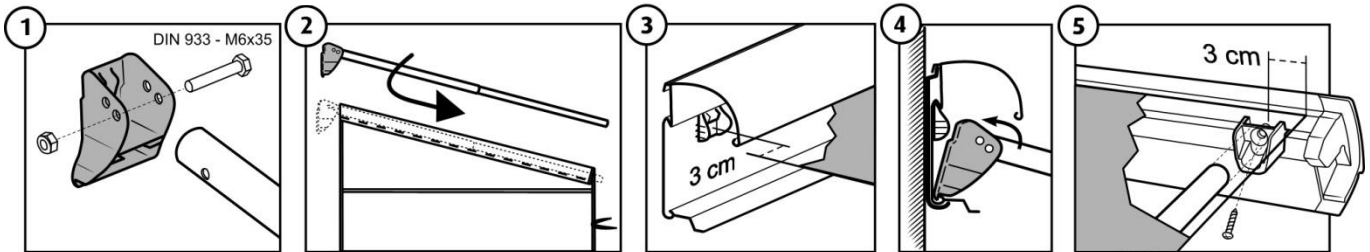

**Rain Blocker Side & Sun Blocker Side 2,50m
for TO series 5 & 6, V10XL + Tristor**

➤ Instructions

Rain Blocker Side & Sun Blocker Side 2,50m

Prod.nr. 306490 (-2), 309695, 308863 (-4)
SR922-11

for TO Series 5 & 6, V10XL + Tristor

Thule Omnistor 4900 / Tristor II (>2011)

Thule Omnistor 5002 / 5500 / 5800

Thule Omnistor 5003

Thule Omnistor V10XL / Tristor (<2011)

Thule Omnistor Serie 6

Rain Blocker Side & Sun Blocker Side 2,50m

Prod.nr. 306490 (-2), 309695, 308863 (-4)
SR922-11