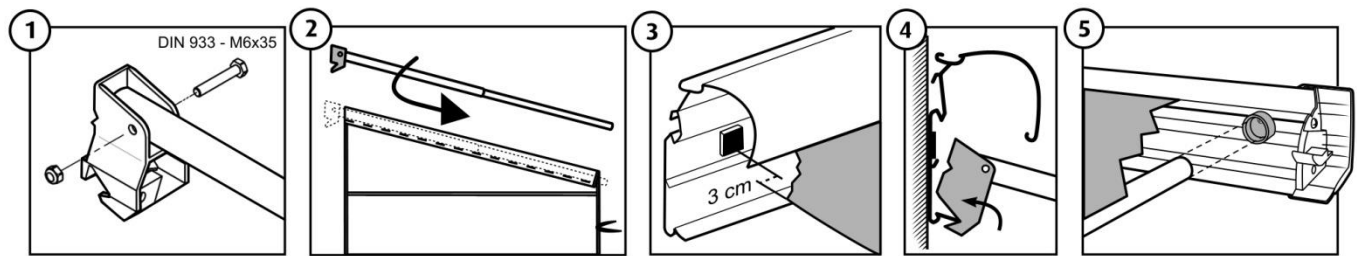

**Rain Blocker Side & Sun Blocker Side 2,50m
for TO series 5 & 6, V10XL + Tristor**

➤ Instructions

Rain Blocker Side & Sun Blocker Side 2,50m

Prod.nr. 306490 (-2), 309695, 308863 (-4)
SR922-11

for TO Series 5 & 6, V10XL + Tristor

Thule Omnistor 4900 / Tristor II (>2011)

Thule Omnistor 5002 / 5500 / 5800

Thule Omnistor 5003

Thule Omnistor V10XL / Tristor (<2011)

Thule Omnistor Serie 6

Rain Blocker Side & Sun Blocker Side 2,50m

Prod.nr. 306490 (-2), 309695, 308863 (-4)
SR922-11