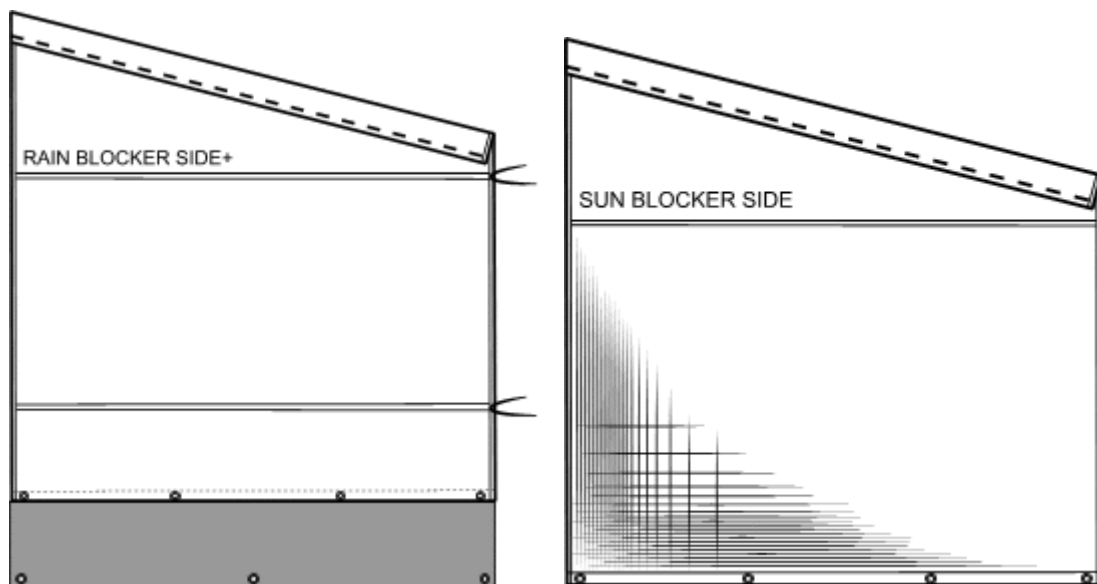

**Rain Blocker Side & Sun Blocker Side 2,50m
for TO series 5 & 6, V10XL + Tristor**

➤ Instructions

Rain Blocker Side & Sun Blocker Side 2,50m

Prod.nr. 306490 (-2), 309695, 308863 (-4)
SR922-11

for TO Series 5 & 6, V10XL + Tristor