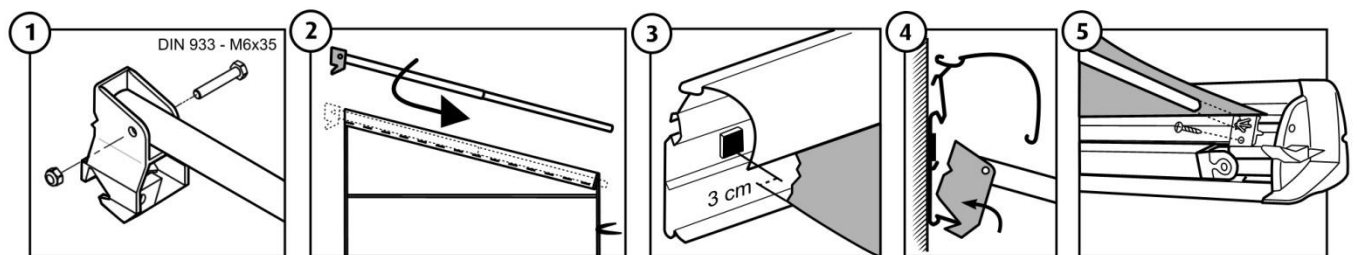

**Rain Blocker Side & Sun Blocker Side 2,50m
for TO series 5 & 6, V10XL + Tristor**

➤ Instructions

Rain Blocker Side & Sun Blocker Side 2,50m

Prod.nr. 306490 (-2), 309695, 308863 (-4)
SR922-11

for TO Series 5 & 6, V10XL + Tristor

Thule Omnistor 4900 / Tristor II (>2011)

Thule Omnistor 5002 / 5500 / 5800

Thule Omnistor 5003

Thule Omnistor V10XL / Tristor (<2011)

Thule Omnistor Serie 6

Rain Blocker Side & Sun Blocker Side 2,50m

Prod.nr. 306490 (-2), 309695, 308863 (-4)
SR922-11