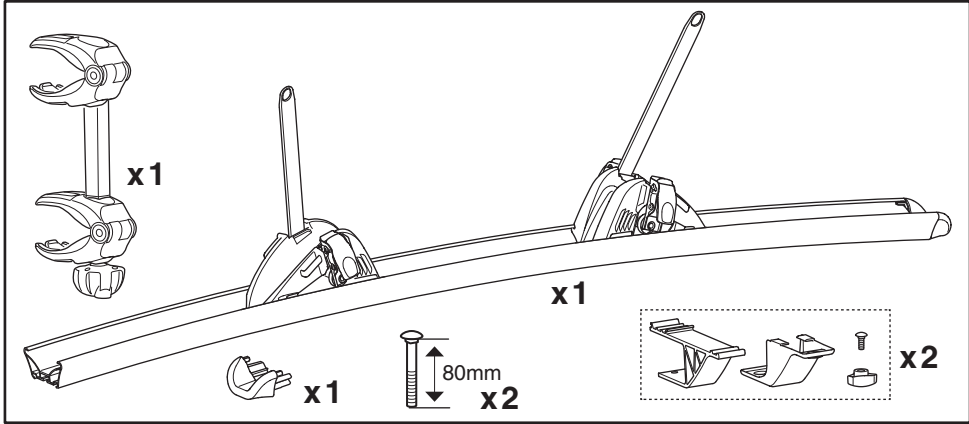

Thule Excellent 4th Rail Kit

➤ Instructions

Prod no.: 309824

Document: EX904-00

Date: 01/09/2012

Bring your life
thule.com

4

i

150 mm
Max!

150 mm
Max!