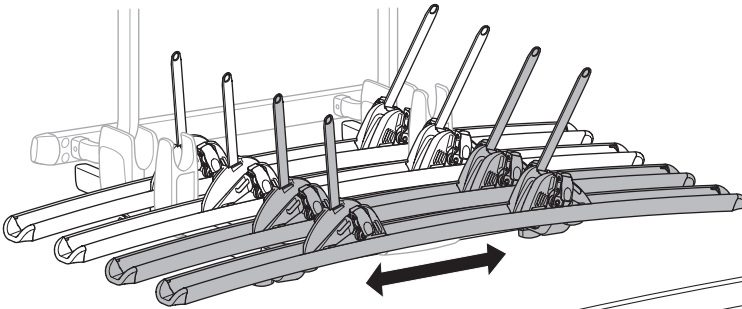

Thule Excellent 4th Rail Kit

➤ Instructions

Prod no.: 309824

Document: EX904-00

Date: 01/09/2012

Bring your life
thule.com

4

i

150 mm
Max!

150 mm
Max!