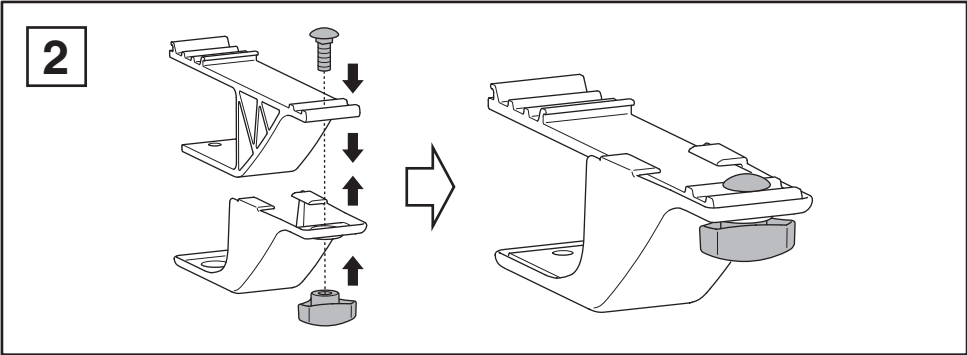

Thule Excellent 4th Rail Kit

➤ Instructions

Prod no.: 309824

Document: EX904-00

Date: 01/09/2012

Bring your life
thule.com

4

i

150 mm
Max!

150 mm
Max!