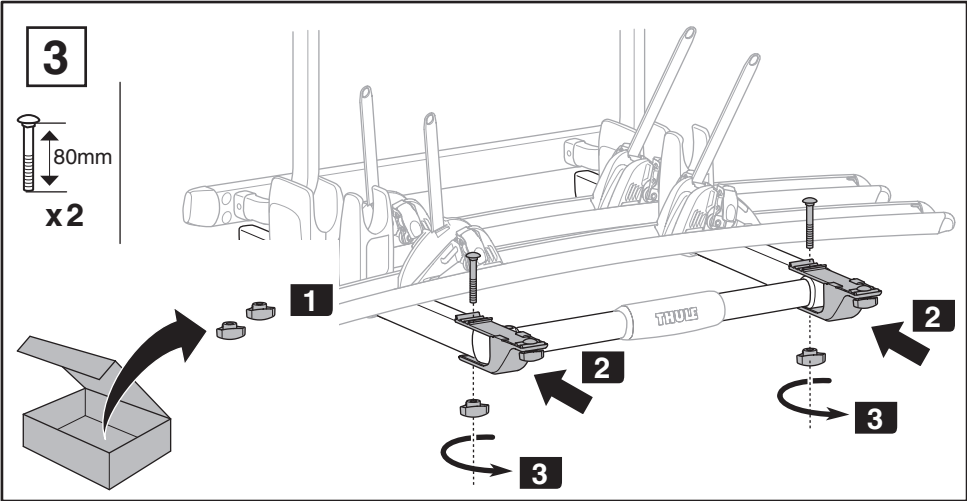

Thule Excellent 4th Rail Kit

➤ Instructions

Prod no.: 309824

Document: EX904-00

Date: 01/09/2012

Bring your life
thule.com

4

i

150 mm
Max!

150 mm
Max!