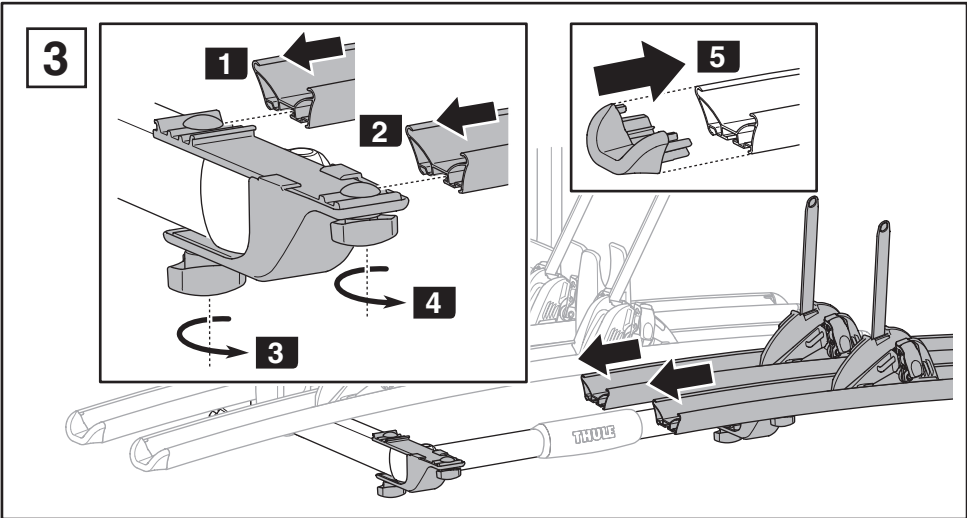

Thule Excellent 4th Rail Kit

➤ Instructions

Prod no.: 309824

Document: EX904-00

Date: 01/09/2012

Bring your life
thule.com

4

i

150 mm
Max!

150 mm
Max!