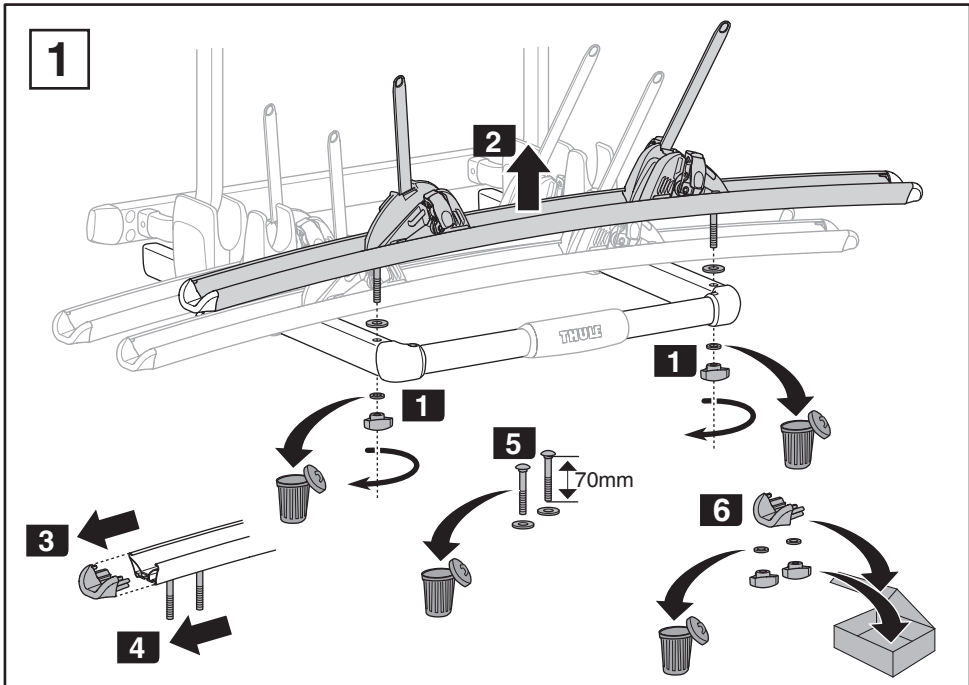

Thule Excellent 4th Rail Kit

➤ Instructions

Prod no.: 309824

Document: EX904-00

Date: 01/09/2012

Bring your life
thule.com

4

i

150 mm
Max!

150 mm
Max!