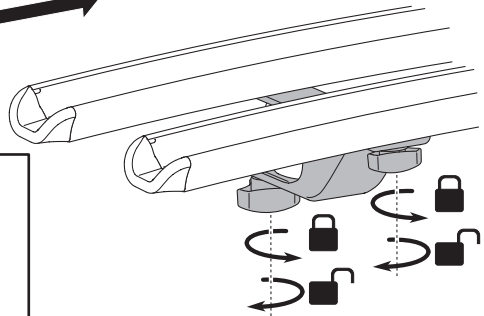

Thule Excellent 4th Rail Kit

➤ Instructions

Prod no.: 309824

Document: EX904-00

Date: 01/09/2012

Bring your life
thule.com

4

i

150 mm
Max!

150 mm
Max!