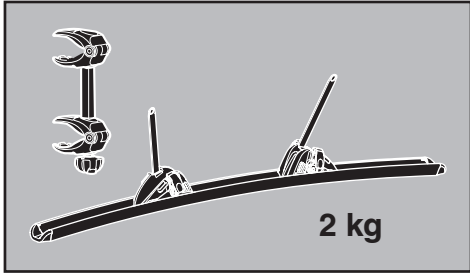

Thule Excellent 4th Rail Kit

➤ Instructions

Prod no.: 309824

Document: EX904-00

Date: 01/09/2012

Bring your life
thule.com

4

i

150 mm
Max!

150 mm
Max!