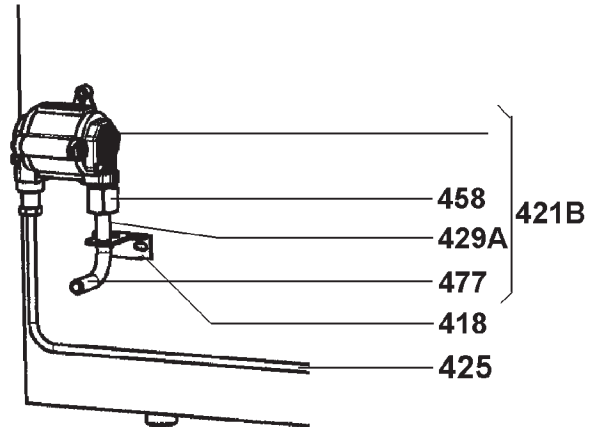

**GASARMATUR
GAS EQUIPMENT**