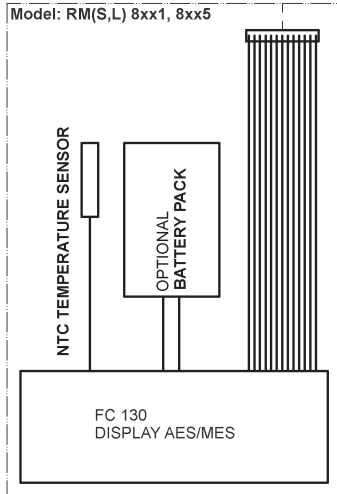

Matrix	PNC	ELC	ProdDate	Model
A	921078125	00	20120604	RMD8555
B	921078126	00	20120604	RMD8555

Pos	Part No.	Matrix	Description
100	2890316108	A B	Cooling unit,complete,service,190W
102	2926212602	A B	Helix,complete
103	2924082601	A B	Mantle,cooker insulation
104	2926680121	A B	Cooker insulation,230x607mm
105	2924979004	A B	Bezel,cooker,mantle
106	2924089119	A B	Cover,bottom
107	2923709105	A B	Evaporation tray,310ml
108	2412802825	A B	Burner,without,nozzle,SERVICE
110	2922033101	A B	Nozzle,gas burner,KZ 16
114	2412559664	A B	Kit,burner housing,service
117	2952444400	A B	T-piece,complete,L=75mm
125	2952435408	A B	Bolt,M4x6
126	2926559036	A B	Lock washer,A 4,3
509	2106511849	A B	Ventilator,complete,12V DC
510	2412906204	A B	Thermostat,for,ventilator

These connections are optional to 12V DC out