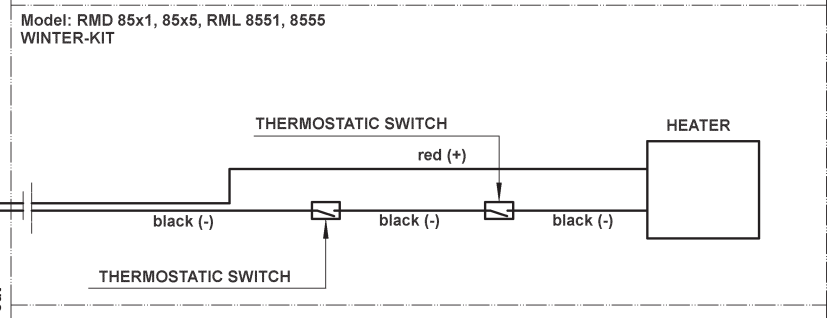

Matrix	PNC	ELC	ProdDate	Model
A	921078125	00	20120604	RMD8555
B	921078126	00	20120604	RMD8555

Pos	Part No.	Matrix	Description
100	2890316108	A B	Cooling unit,complete,service,190W
102	2926212602	A B	Helix,complete
103	2924082601	A B	Mantle,cooker insulation
104	2926680121	A B	Cooker insulation,230x607mm
105	2924979004	A B	Bezel,cooker,mantle
106	2924089119	A B	Cover,bottom
107	2923709105	A B	Evaporation tray,310ml
108	2412802825	A B	Burner,without,nozzle,SERVICE
110	2922033101	A B	Nozzle,gas burner,KZ 16
114	2412559664	A B	Kit,burner housing,service
117	2952444400	A B	T-piece,complete,L=75mm
125	2952435408	A B	Bolt,M4x6
126	2926559036	A B	Lock washer,A 4,3
509	2106511849	A B	Ventilator,complete,12V DC
510	2412906204	A B	Thermostat,for,ventilator

These connections are optional to 12V DC out