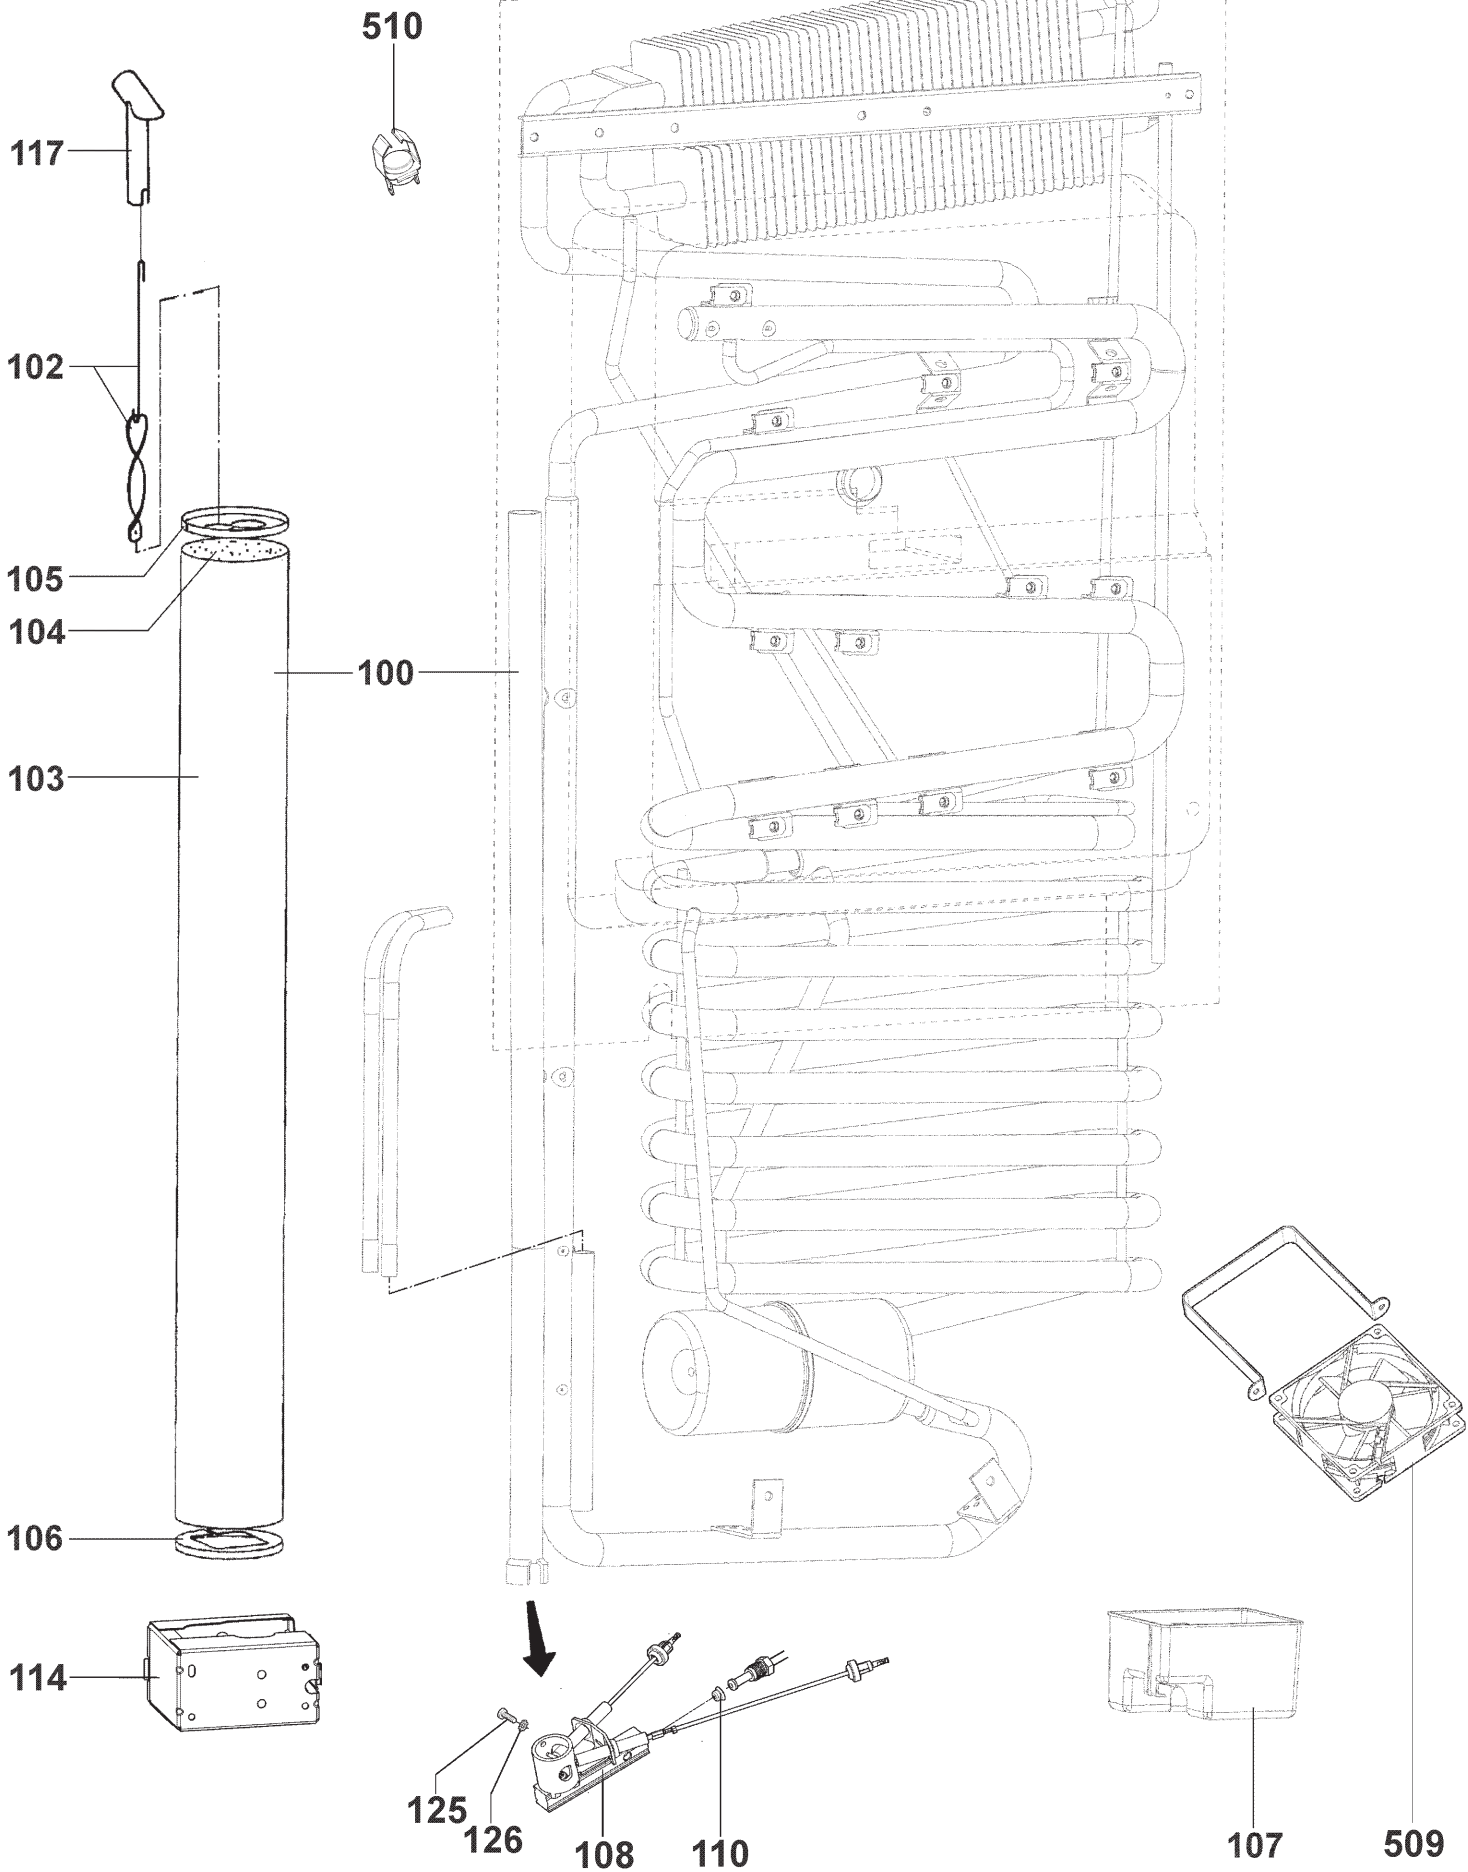

Exploded view no.: PE1RMD8550
P00023056659

Matrix	PNC	ELC	ProdDate	Model
A	921078125	00	20120604	RMD8555
B	921078126	00	20120604	RMD8555

Pos	Part No.	Matrix	Description
421B	2412798353	A B	Gas valve,with,gas connection,Australia
425	2412593911	A B	Gas inlet pipe,complete,D=4,75/0,7x373,5mm
430B	2413986031	A B	Gas connection,with,union nut,AUSTRALIA
446	2890170521	A B	Heater,12V/170W
446	2890180033	A B	Heater,240V/190W
458	2927903100	A B	Union nut,M14x1,5
477	2923191007	A B	Filter,for,gas connection
523A	2890189000	A B	Connection,brick,complete,MES4/AES4, 200-240V
569	2890281708	A B	Connection wiring,black,Australia,L=2000mm, MES/AES4
569	2890298702	A B	Connection wiring,12V, L=260mm

Nur die im Text aufgeführten Ersatzteile sind tatsächlich im Produkt!
Only the spare parts which are listed are really in the product!