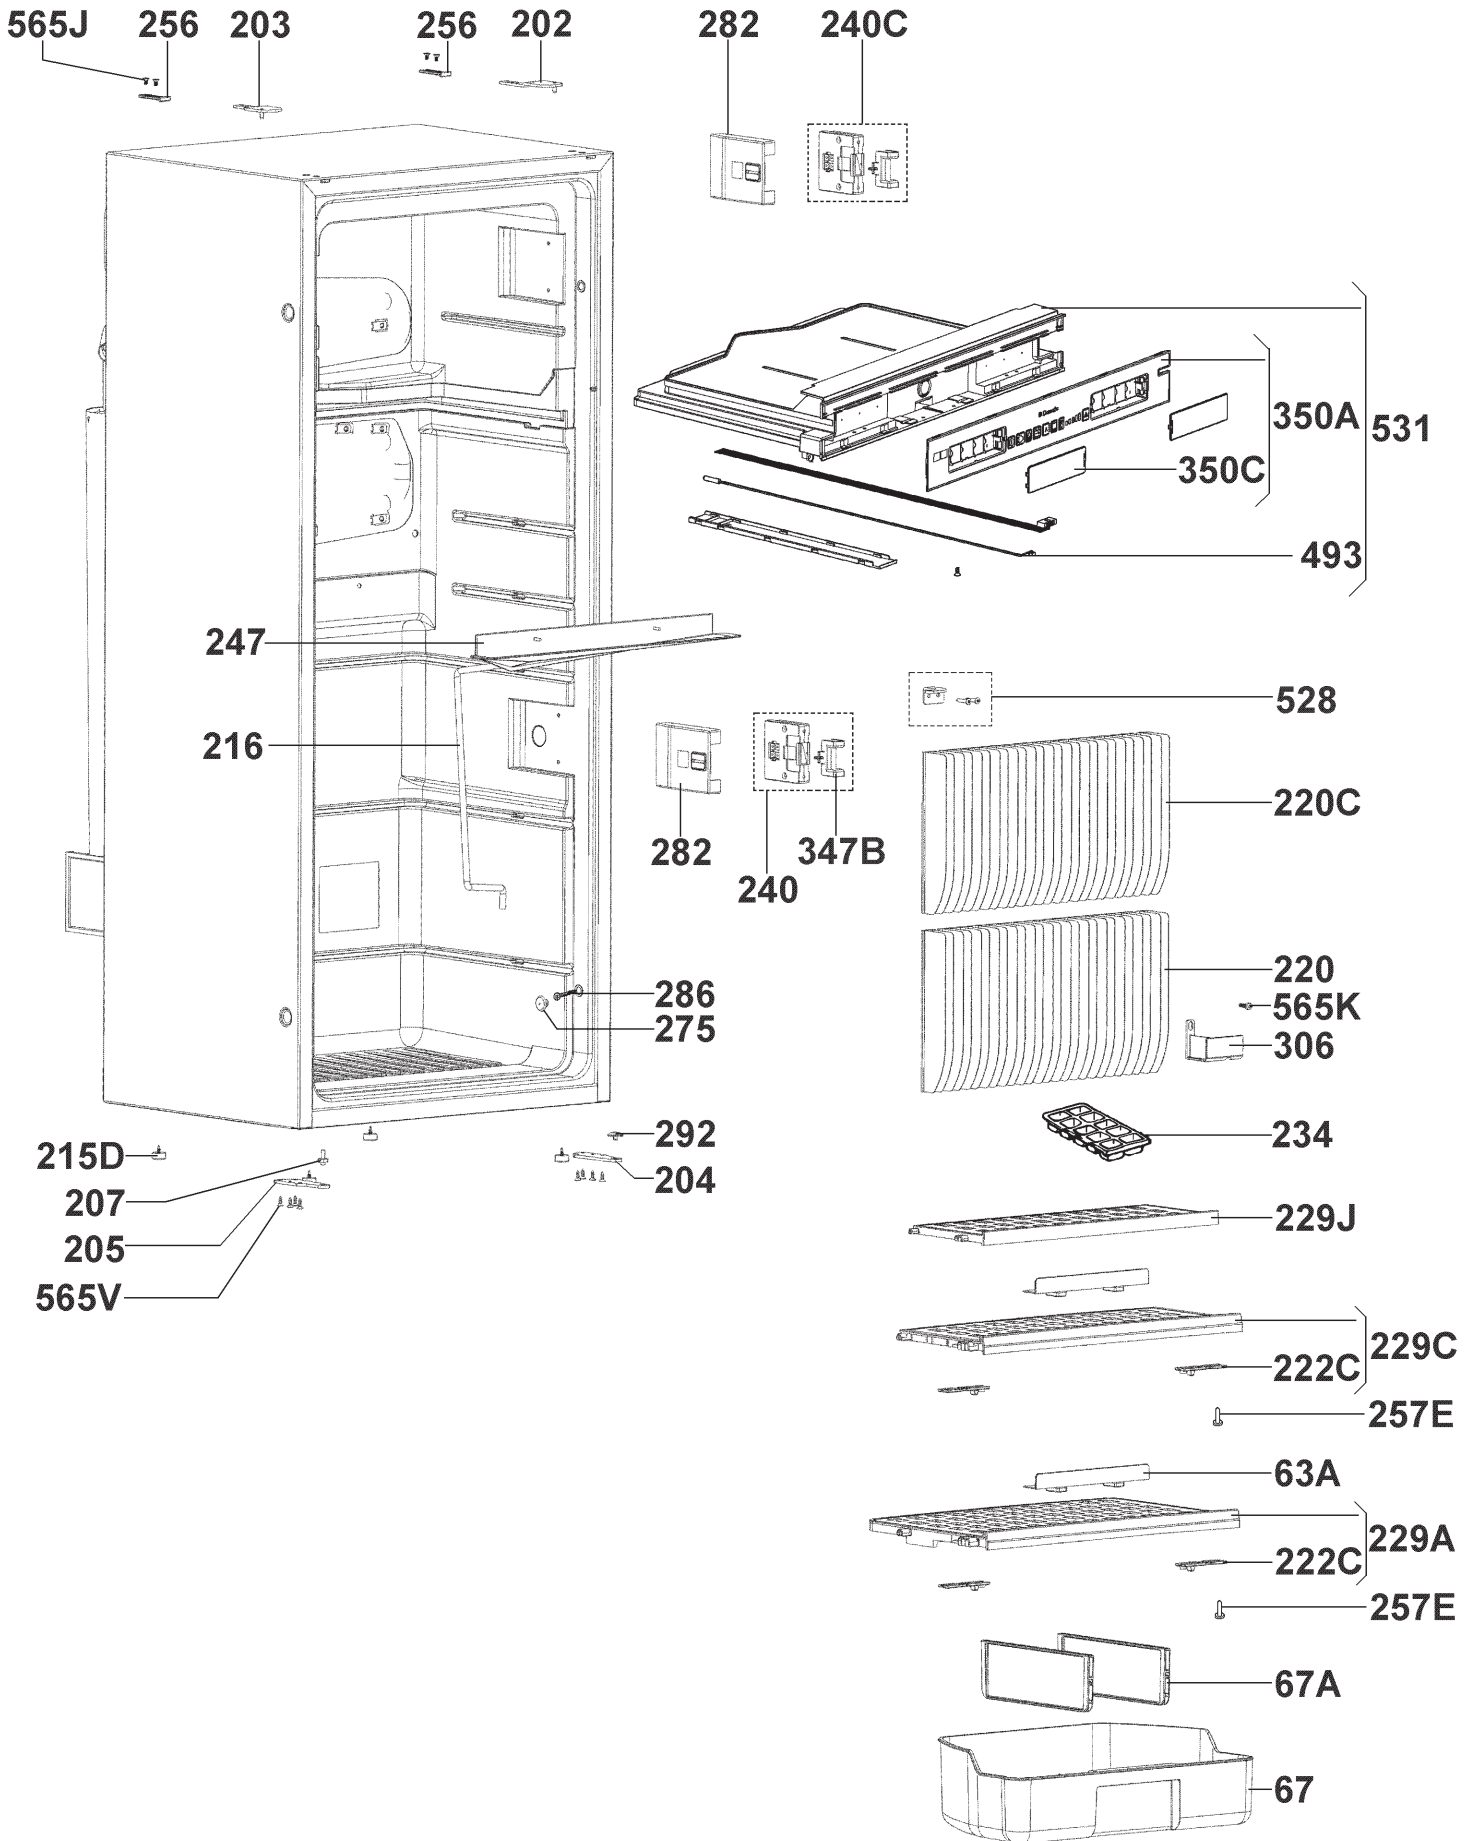

Nur die im Text aufgeführten Ersatzteile sind tatsächlich im Produkt!
Only the spare parts which are listed are really in the product!

(PG1RMD8550)

Matrix	PNC	ELC	ProdDate	Model
A	921078125	00	20120604	RMD8555
B	921078126	00	20120604	RMD8555

Pos	Part No.	Matrix	Description
063A	2413377306	A B	Divider,Grid,blue
067	2413392008	A B	Crisper,blue,404x302x115mm
067A	2413377207	A B	Divider,crisper
202	2412096303	- B	Hinge,upper,right
203	2412096402	A -	Hinge,upper,left
204	2412098101	A B	Hinge,lower right,chrome plated
205	2412099109	A B	Hinge,lower left,chrome plated
207	2926265006	A B	Bolt,hinge,chrome plated
215D	2923297028	A B	Foot,complete,black,D=18x8mm
216	2923346338	A B	Drain hose,D=8/1x900mm
220	2412948313	A B	Rear-evaporator,fridge
220C	2412948305	A B	Rear-evaporator,freezer compartment
222C	2413327103	A B	Slider,for,Grid
229A	2413981305	A B	Grating,bottom,complete
229C	2413981107	A B	Grating,upper,complete
229J	2413963105	A B	Grating,freezer compartment
234	2951132006	A B	Ice tray,PLASTIC
240	2413267416	A -	Door lock,lighting,cabinet,left hang
240	2413267515	- B	Door lock,lighting,body,right hang
240C	2413267812	A B	Door lock,cabinet
247	2413962107	A B	Drop profile,complete
256	2926412137	A B	Canopy,hinge bushing,black
257E	2923142059	A B	Expanding rivet,nature,D=4,1x10mm
275	2951221056	A B	Cover cap,S0510R80B
282	2413268018	A B	Cover,door lock,lighting
286	2926544004	A B	Bolt,Spax, 4x17
292	2412743110	A B	Cap,hinge,NCS S 4502-Y GL
306	2106509306	A B	Retainer,temperature probe
347B	2413271012	A B	Receptor,lock tab
350A	2890185008	A -	Display,complete,doorhang left,RMD 85x5, AES 4, DOM
350A	2890185206	- B	Display,complete,doorhang right,RMD 85x5, AES 4, DOM
493	2952248819	A B	Temperature probe,L=1500mm
528	2412350726	A -	Hinge,central,doorhang left,RMD 8XXX, MES4/AES4
528	2412350734	- B	Hinge,central,doorhang right,RMD 8XXX, MES4/AES4
531	2890183409	A -	Base,complete,doorhang left,RMD 8555, AES 4, DOM
531	2890183607	- B	Base,complete,doorhang right,RMD 8555, AES 4, DOM
565J	2926611001	A B	Bolt,M4x8
565K	2951230008	A B	Lens screw,Torx B4,8x19
565V	2924417021	A B	Countersunk screw,C3,9x13