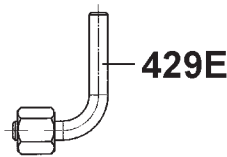

**GASARMATUR
GAS EQUIPMENT**