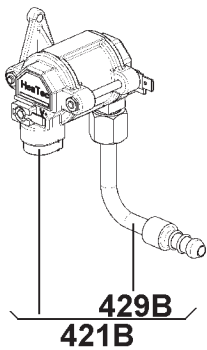

**GASARMATUR
GAS EQUIPMENT**