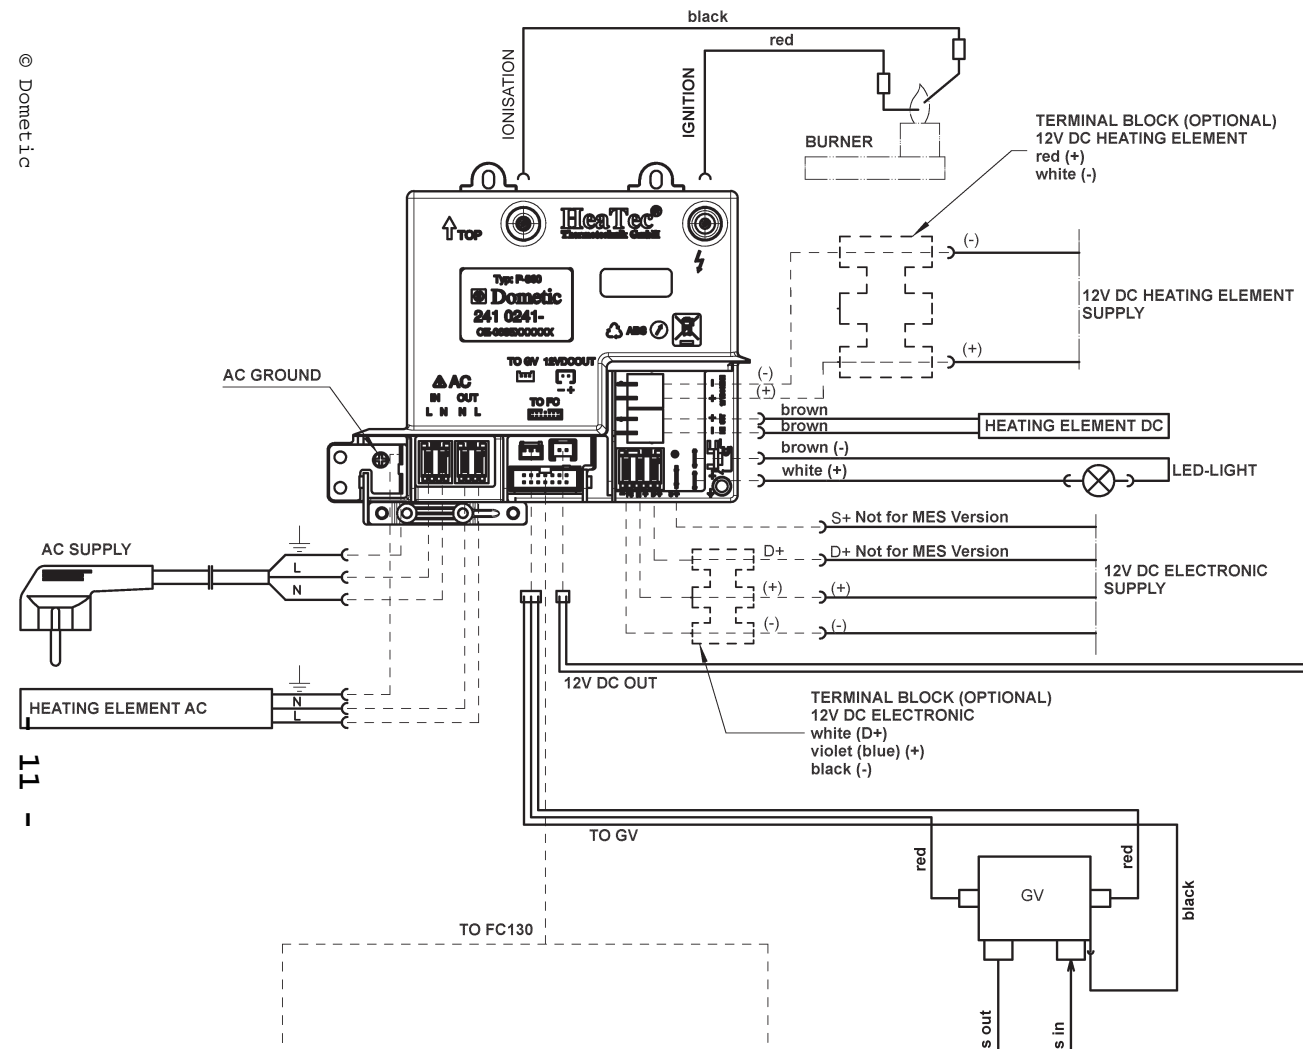

Matrix	PNC	ELC	ProdDate	Model
A	921078125	00	20120604	RMD8555
B	921078126	00	20120604	RMD8555

Pos	Part No.	Matrix	Description
100	2890316108	A B	Cooling unit,complete,service,190W
102	2926212602	A B	Helix,complete
103	2924082601	A B	Mantle,cooker insulation
104	2926680121	A B	Cooker insulation,230x607mm
105	2924979004	A B	Bezel,cooker,mantle
106	2924089119	A B	Cover,bottom
107	2923709105	A B	Evaporation tray,310ml
108	2412802825	A B	Burner,without,nozzle,SERVICE
110	2922033101	A B	Nozzle,gas burner,KZ 16
114	2412559664	A B	Kit,burner housing,service
117	2952444400	A B	T-piece,complete,L=75mm
125	2952435408	A B	Bolt,M4x6
126	2926559036	A B	Lock washer,A 4,3
509	2106511849	A B	Ventilator,complete,12V DC
510	2412906204	A B	Thermostat,for,ventilator

These connections are optional to 12V DC out