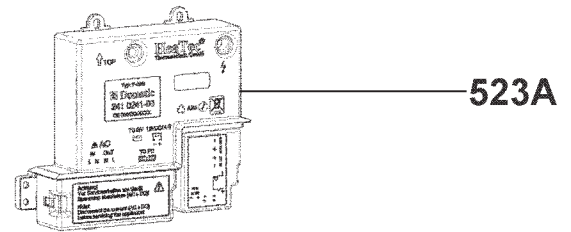

**GASARMATUR
GAS EQUIPMENT**