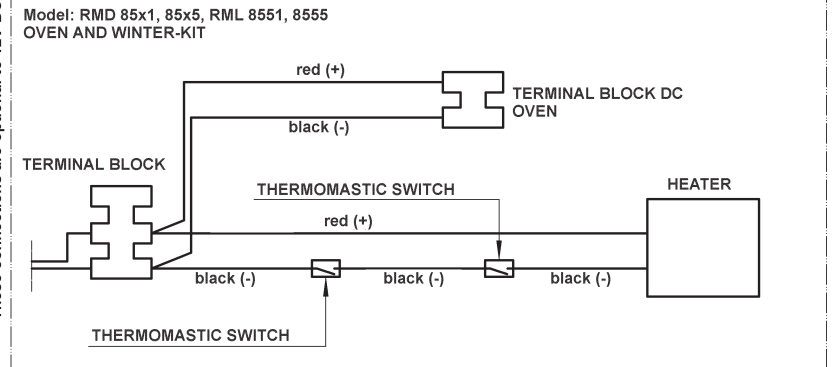

Matrix	PNC	ELC	ProdDate	Model
A	921078125	00	20120604	RMD8555
B	921078126	00	20120604	RMD8555

Pos	Part No.	Matrix	Description
100	2890316108	A B	Cooling unit,complete,service,190W
102	2926212602	A B	Helix,complete
103	2924082601	A B	Mantle,cooker insulation
104	2926680121	A B	Cooker insulation,230x607mm
105	2924979004	A B	Bezel,cooker,mantle
106	2924089119	A B	Cover,bottom
107	2923709105	A B	Evaporation tray,310ml
108	2412802825	A B	Burner,without,nozzle,SERVICE
110	2922033101	A B	Nozzle,gas burner,KZ 16
114	2412559664	A B	Kit,burner housing,service
117	2952444400	A B	T-piece,complete,L=75mm
125	2952435408	A B	Bolt,M4x6
126	2926559036	A B	Lock washer,A 4,3
509	2106511849	A B	Ventilator,complete,12V DC
510	2412906204	A B	Thermostat,for,ventilator

These connections are optional to 12V DC out