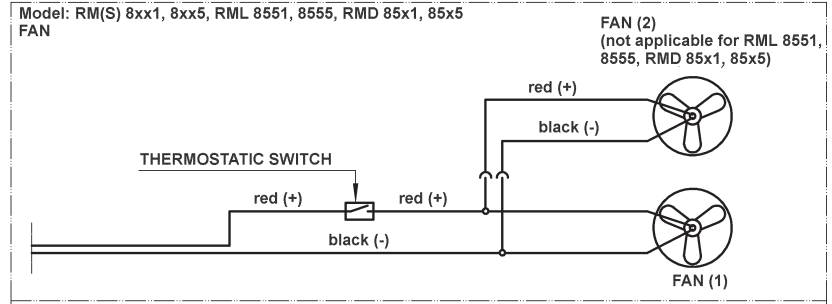

Matrix	PNC	ELC	ProdDate	Model
A	921078125	00	20120604	RMD8555
B	921078126	00	20120604	RMD8555

Pos	Part No.	Matrix	Description
100	2890316108	A B	Cooling unit,complete,service,190W
102	2926212602	A B	Helix,complete
103	2924082601	A B	Mantle,cooker insulation
104	2926680121	A B	Cooker insulation,230x607mm
105	2924979004	A B	Bezel,cooker,mantle
106	2924089119	A B	Cover,bottom
107	2923709105	A B	Evaporation tray,310ml
108	2412802825	A B	Burner,without,nozzle,SERVICE
110	2922033101	A B	Nozzle,gas burner,KZ 16
114	2412559664	A B	Kit,burner housing,service
117	2952444400	A B	T-piece,complete,L=75mm
125	2952435408	A B	Bolt,M4x6
126	2926559036	A B	Lock washer,A 4,3
509	2106511849	A B	Ventilator,complete,12V DC
510	2412906204	A B	Thermostat,for,ventilator

These connections are optional to 12V DC out