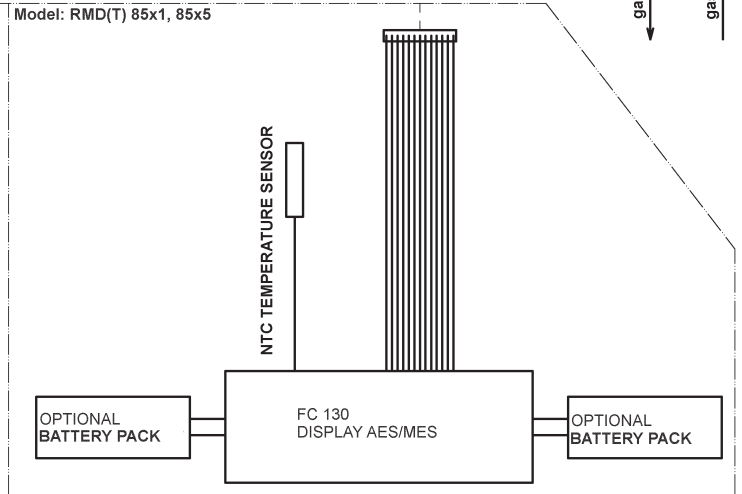

Matrix	PNC	ELC	ProdDate	Model
A	921078125	00	20120604	RMD8555
B	921078126	00	20120604	RMD8555

Pos	Part No.	Matrix	Description
100	2890316108	A B	Cooling unit,complete,service,190W
102	2926212602	A B	Helix,complete
103	2924082601	A B	Mantle,cooker insulation
104	2926680121	A B	Cooker insulation,230x607mm
105	2924979004	A B	Bezel,cooker,mantle
106	2924089119	A B	Cover,bottom
107	2923709105	A B	Evaporation tray,310ml
108	2412802825	A B	Burner,without,nozzle,SERVICE
110	2922033101	A B	Nozzle,gas burner,KZ 16
114	2412559664	A B	Kit,burner housing,service
117	2952444400	A B	T-piece,complete,L=75mm
125	2952435408	A B	Bolt,M4x6
126	2926559036	A B	Lock washer,A 4,3
509	2106511849	A B	Ventilator,complete,12V DC
510	2412906204	A B	Thermostat,for,ventilator

These connections are optional to 12V DC out