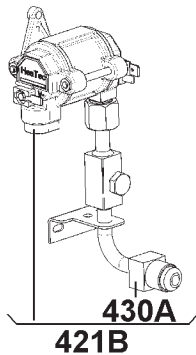

**GASARMATUR
GAS EQUIPMENT**