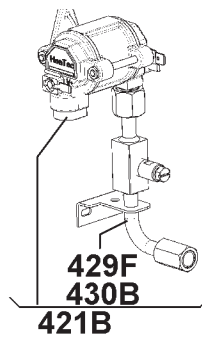

**GASARMATUR
GAS EQUIPMENT**