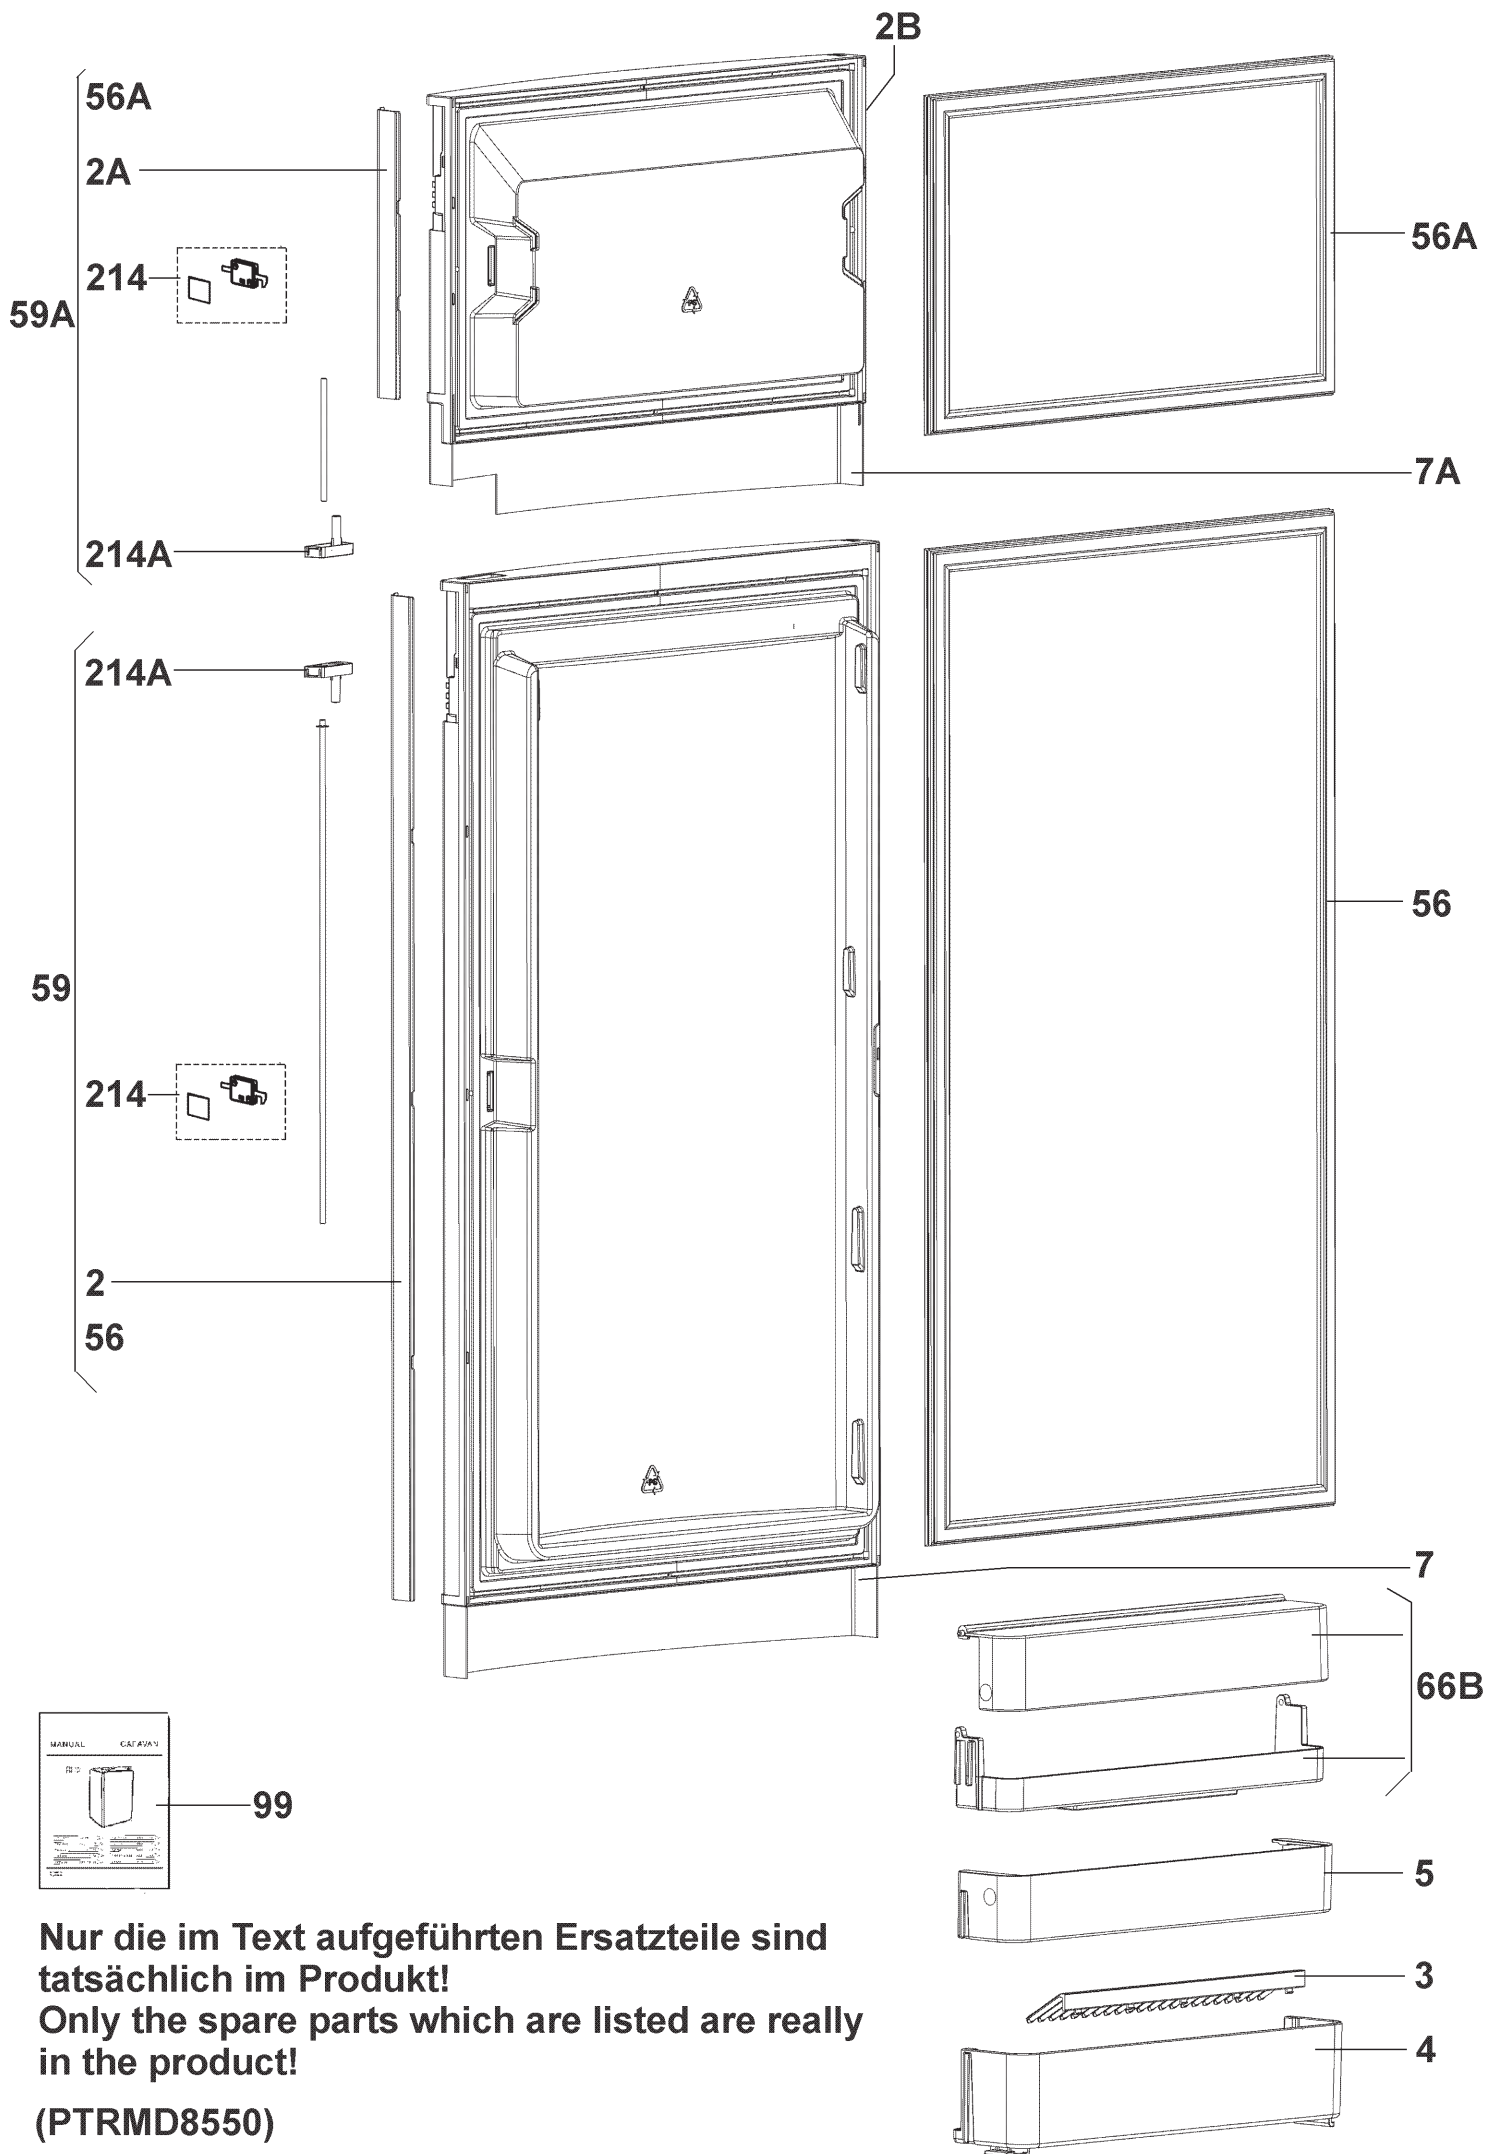

**Nur die im Text aufgeführten Ersatzteile sind
tatsächlich im Produkt!**
**Only the spare parts which are listed are really
in the product!**

(PTRMD8550)

Matrix	PNC	ELC	ProdDate	Model
A	921078125	00	20120604	RMD8555
B	921078126	00	20120604	RMD8555

Pos	Part No.	Matrix	Description
002	2413338225	A B	Cover ledge,door,black/grey
002A	2413338324	A B	Cover ledge,freezer compartment,black/grey,short
002B	2413338423	A B	Cover ledge,freezer compartment,black/grey,long
003	2951237029	A B	Bottle-retainer,blue,L=300 mm
004	2413341005	A B	Shelf,bottles,blue,L=411,5mm
005	2413342003	A B	Shelf,middle,blue,L=410,5mm
007	2890288000	A B	Decoration plate,silver,507x907,5mm
007A	2890290006	A -	Decoration plate,silver,507x299,5mm
007A	2890290501	- B	Decoration plate,silver,1,0x507x299,5mm
056	2413010337	A B	Door gasket,magnet,black,491x875mm
056A	2413010436	A B	Door gasket,black,491x289mm
059	2413984408	A -	Door,complete,service,519x915mm
059	2413009339	- B	Door,complete,service,519x915mm
059A	2413983210	A -	Door,complete,service,519x310mm
059A	2413983400	- B	Door,complete,service,519x310mm
066B	2413938008	A B	Shelf,upper,complete,L=411,5mm
099	2890317296	A B	User manual,Australia,RMD 8XXX
099	2890318294	A B	User manual,installation,Australia,RMD 8XXX
214	2413946407	A B	Door lock,freezer compartment,service
214	2890127117	A B	Door lock,door,service
214A	2413260221	A B	Button,door lock,doorhang left,RAL 7021
214A	2413260320	A B	Button,door lock,doorhang right,RAL7021